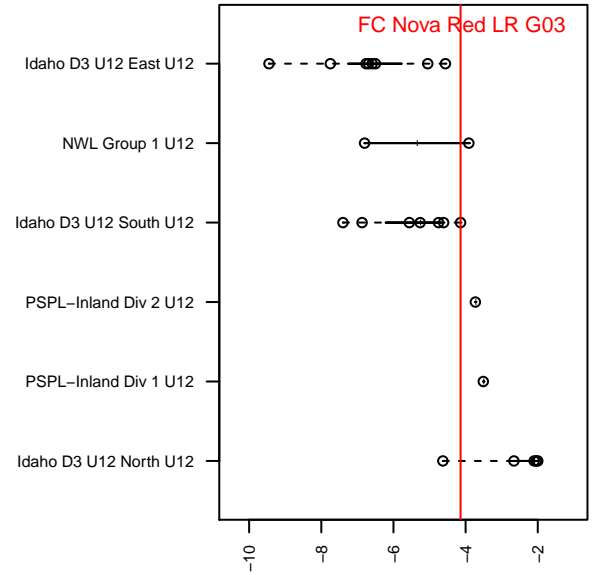

FC Nova Red LR G03

FC Nova SC
 Boise, ID
 G03 total strength=711
 attack=0.96 defense=0.56
 fall league = Idaho D3 U12 South U12
 spr league = Spr Idaho D3 U12 North U12
 notes= LR

alt names used:
 FC NOVA RED 03 – LR
 FC NOVA RED 03 – LR

Venues played:
 2015 Idaho D3 U12 South U12
 2015 Spr Idaho D3 U12 North U12

FC Nova Red LR G03
 Dots are actual minus expected GF (blue circles) and GA (red triangles).
 Blue line is smoothed change in attack strength. Red is smoothed change in defense strength.

**attack and defense variance (black dot)
relative to other teams
and top 10 in region**

**attack and defense rating
relative to others at age
and all opponents in last 13 months**

Performance relative to 13 month average